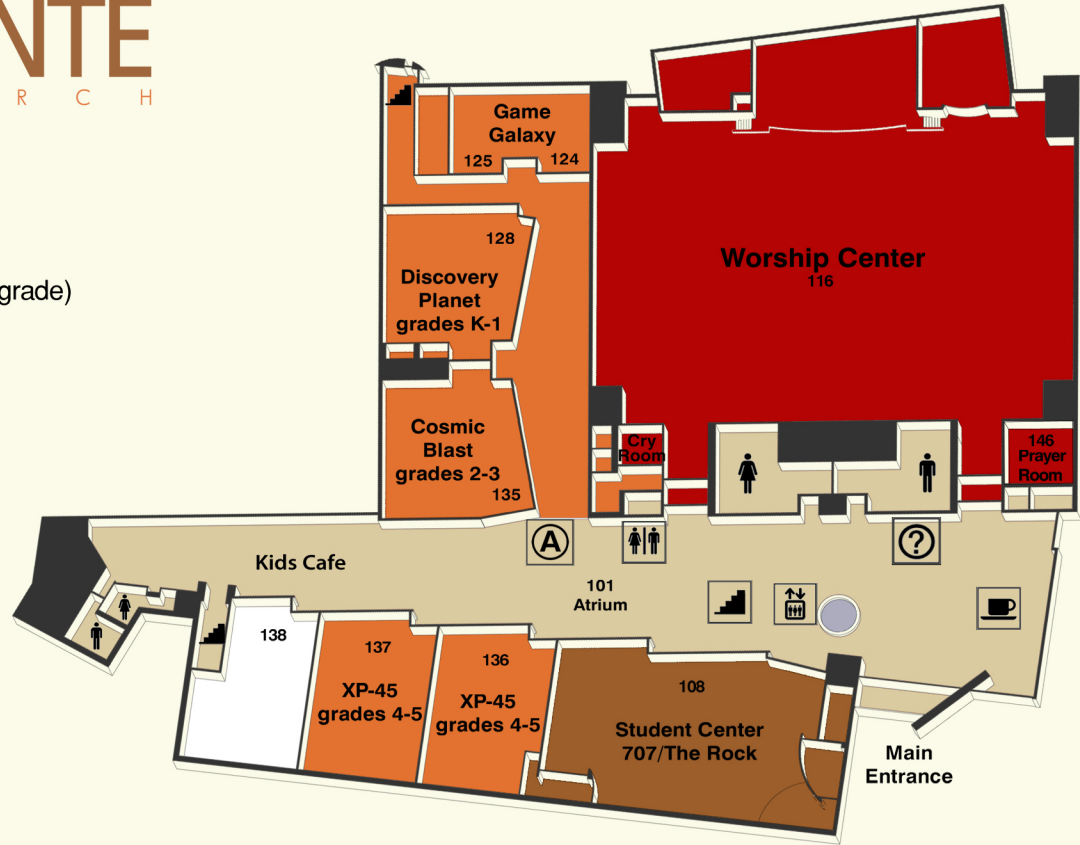

# OAKPOINTE

C H U R C H

Atrium

Worship Center

Adventureland (K - 5th grade)

Student Center

Restrooms

Stairs

Elevator

Adventureland  
Welcome Center

Welcome Center

Refreshments

## FIRST FLOOR